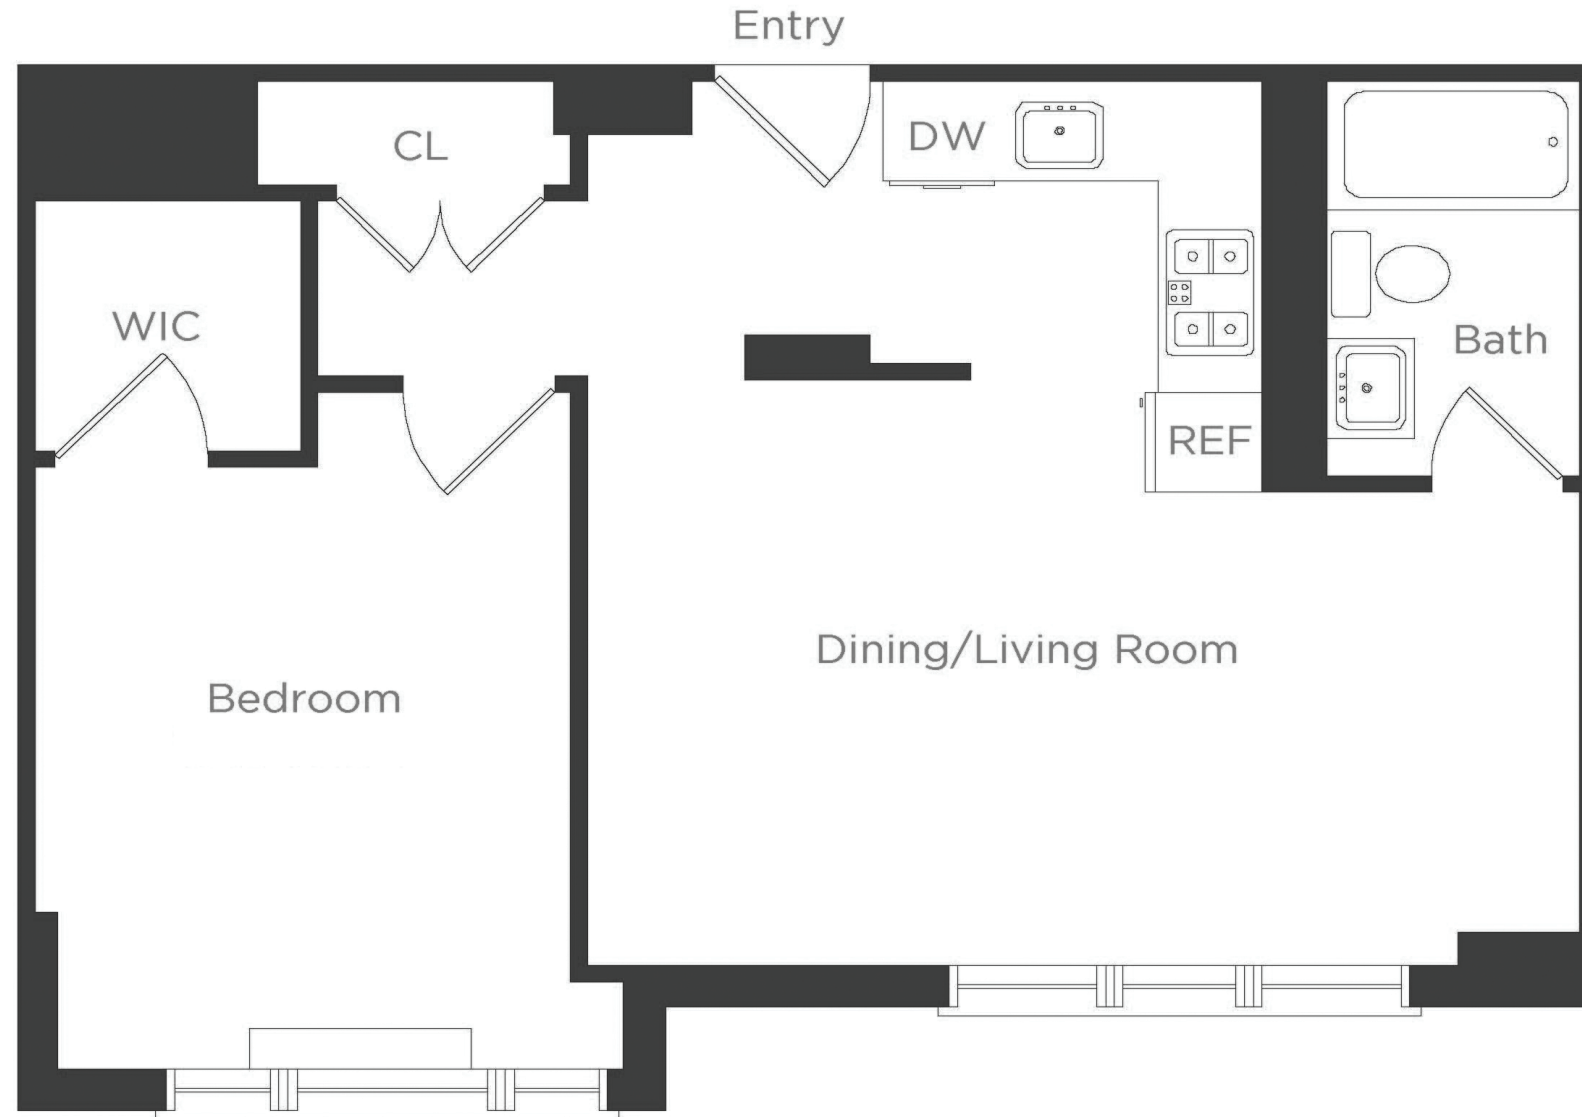

2-15G

1 BED / 1 BATH

THE **grove**
CHELSEA. PERFECT.

NOTES:

THIS ADVERTISEMENT IS NOT AN OFFERING. IT IS A SOLICITATION OF INTEREST IN THE ADVERTISED PROPERTY. NO OFFERING OF THE ADVERTISED UNITS CAN BE MADE AND NO DEPOSITS CAN BE ACCEPTED, OR RESERVATIONS, BINDING OR NON-BINDING, CAN BE MADE UNTIL AN OFFERING PLAN IS FILED WITH THE NEW YORK STATE DEPARTMENT OF LAW.